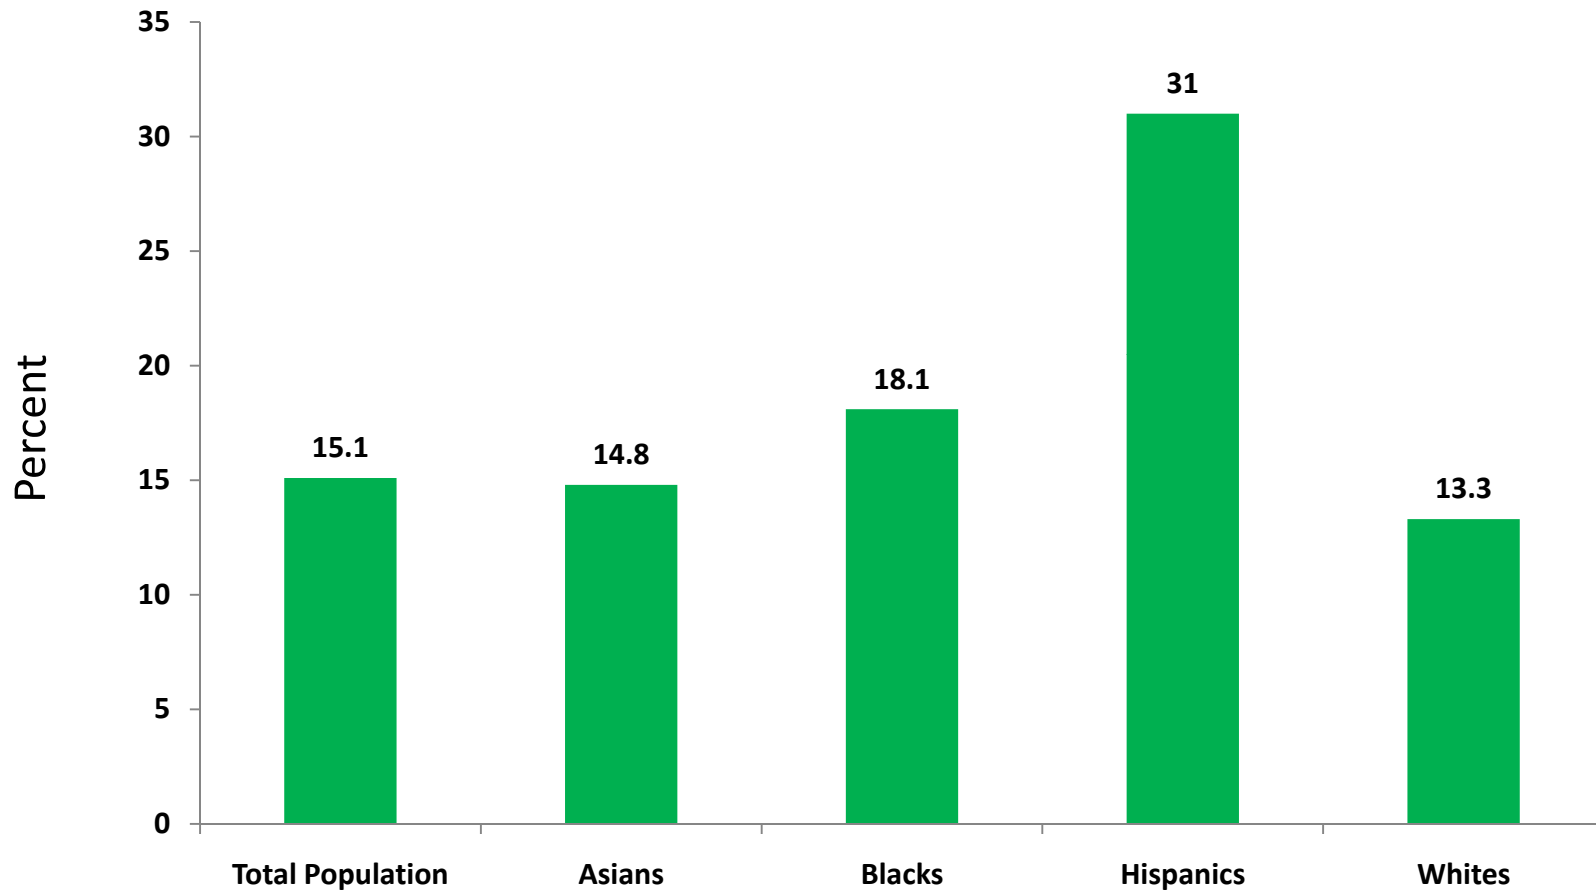

No Private or Public Health Insurance, 2009 ACS