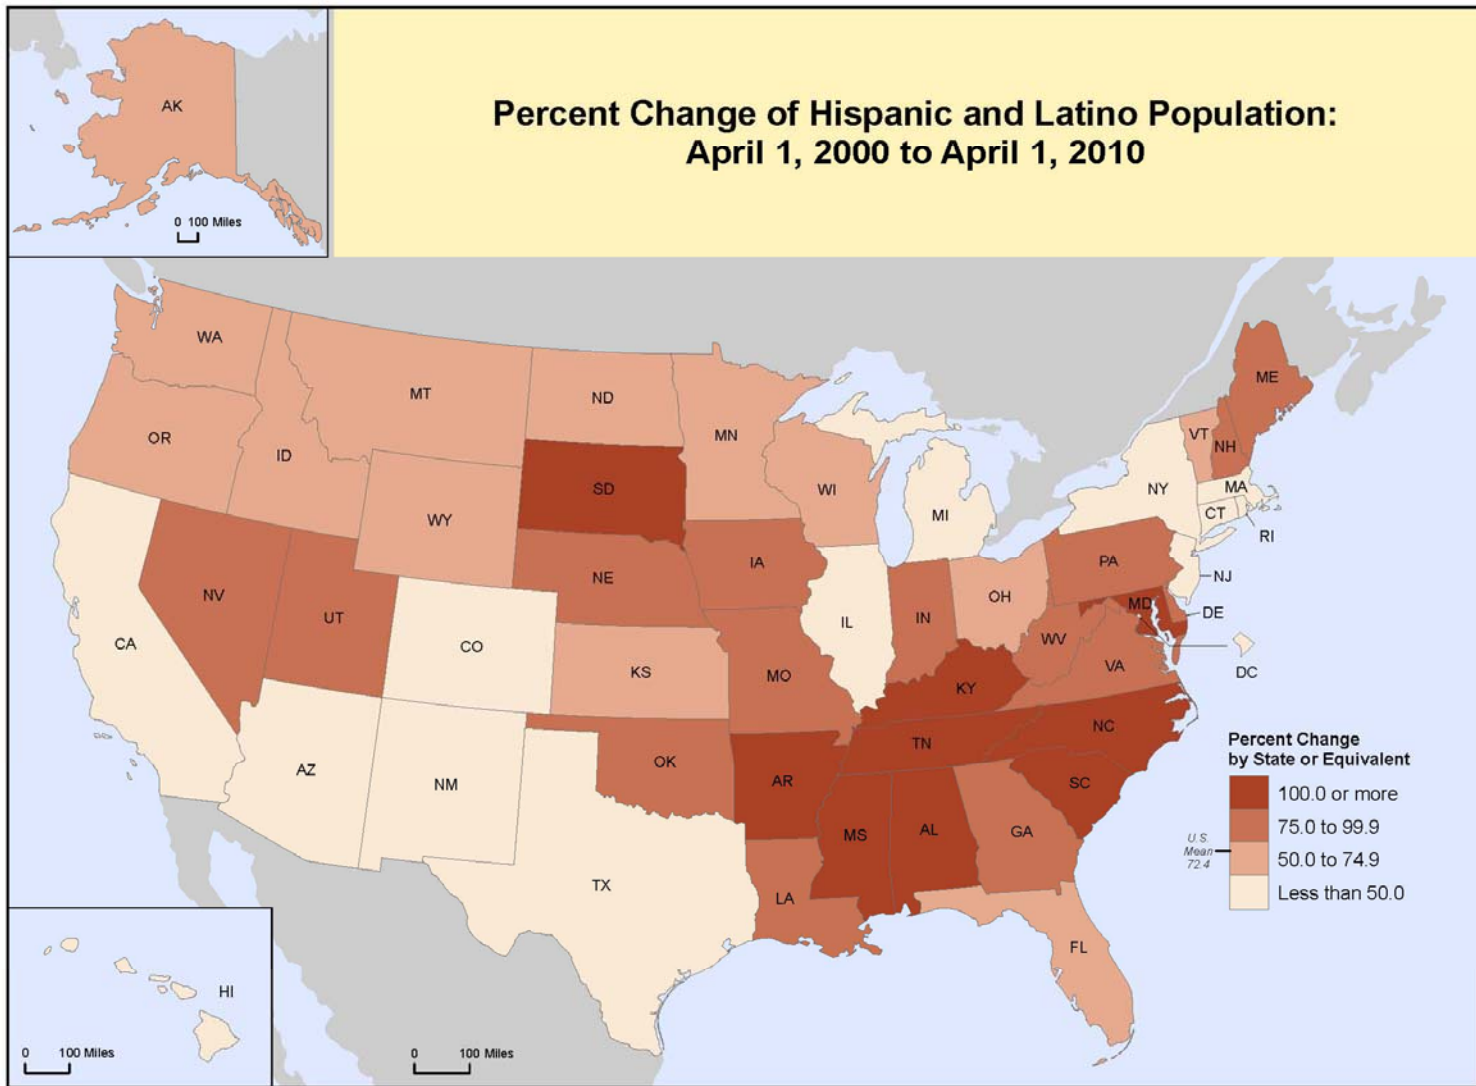

Source: U.S. Census Bureau, 2000 Census and 2010 Census