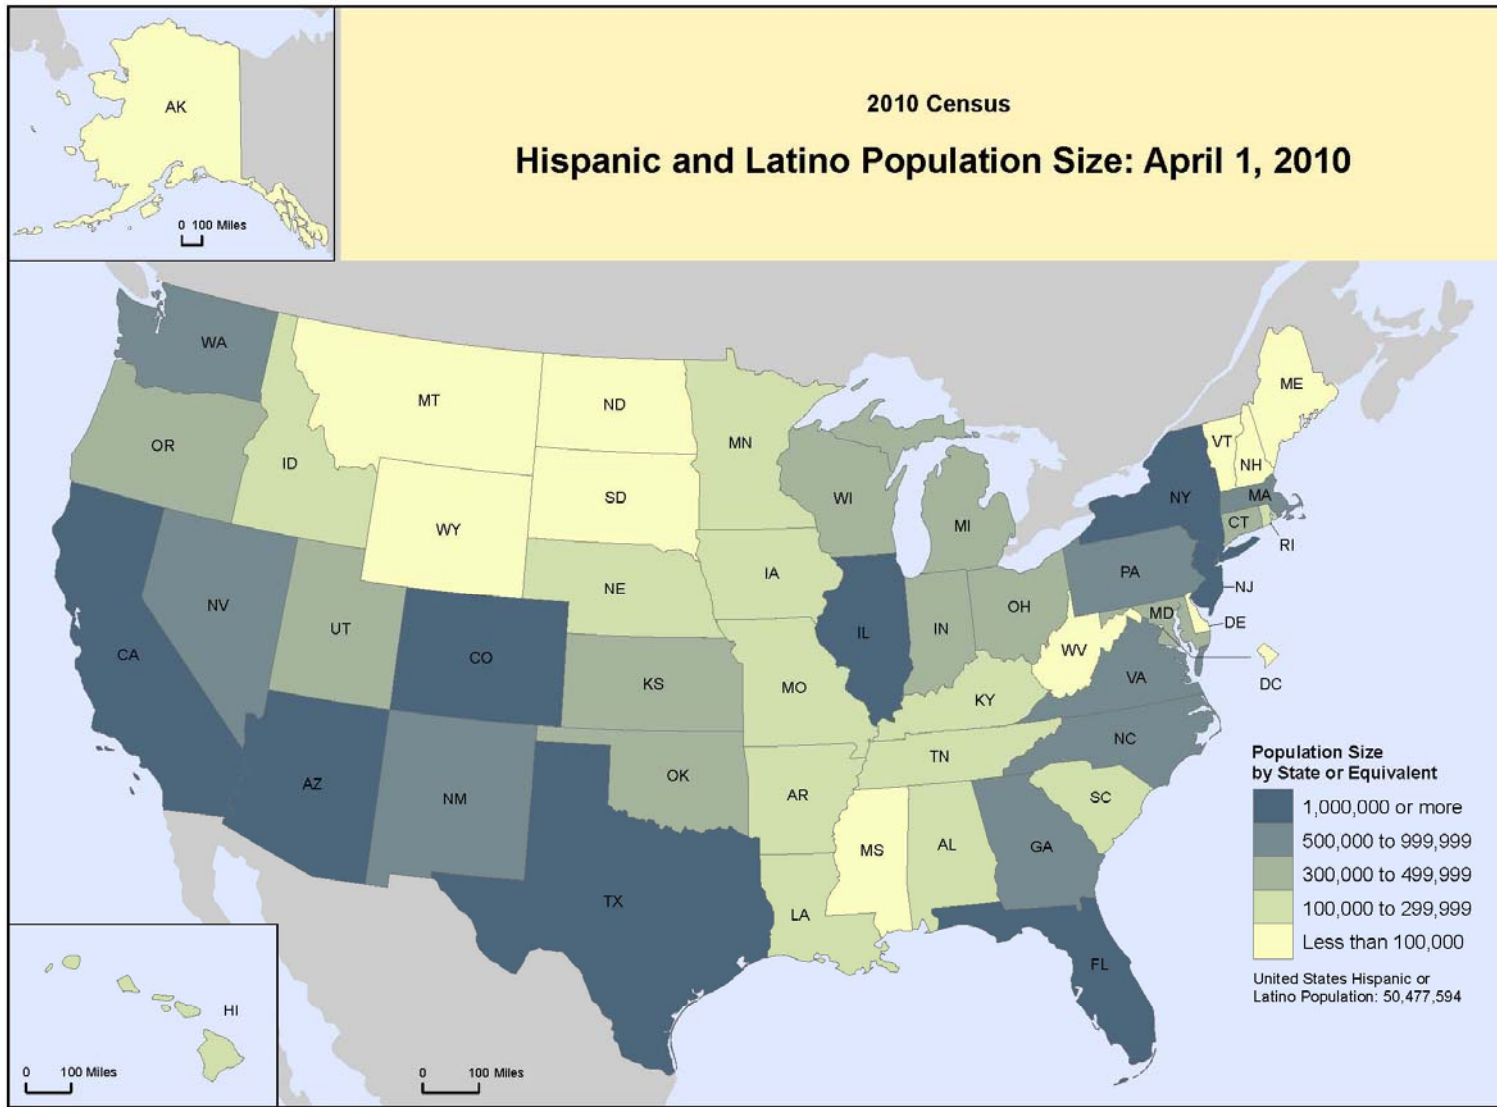

2010 Census-Hispanic Population

- More than 75 percent of Hispanic population resides in the following nine states: *California, Texas, Florida, New York, Illinois, Arizona, New Jersey, Colorado and New Mexico*
- The Hispanic population more than doubled in the following nine states: *South Carolina, Alabama, Tennessee, Kentucky, Arkansas, North Carolina, Maryland, Mississippi and South Dakota.*

2010 Census-Hispanic Population

- The Asian population grew at the same rate as the Hispanic population- 43 percent.
- 53 percent of Hispanics marked “White” as their race, 37 percent marked “Some Other Race.”

- **35 percent of Hispanics are under 18 years of age (~16.7 million). 92 percent are native born.**
- **65 percent of Hispanics are 18 + (~31.7 million). 43 percent are native born.**

Information Resources